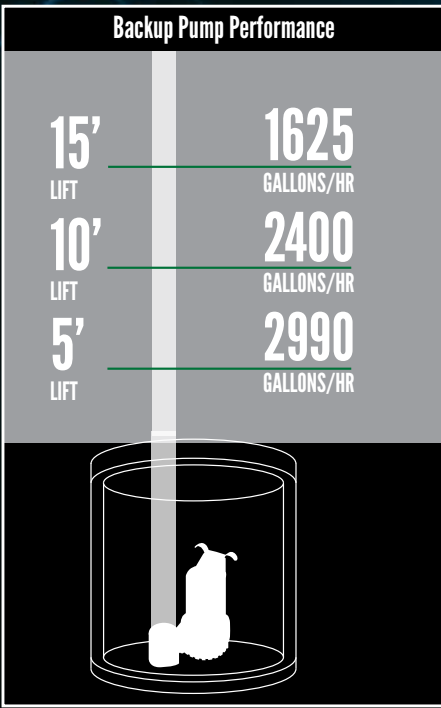

24/7 monitoring in the palm of your hand!

Download the PumpSpy app to receive alerts and check on your system from anywhere, on any device.