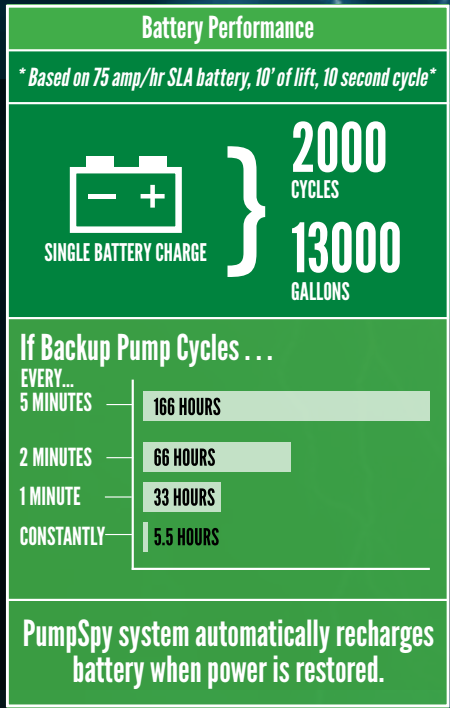

24/7 monitoring in the palm of your hand!

Download the PumpSpy app to receive alerts and check on your system from anywhere, on any device.